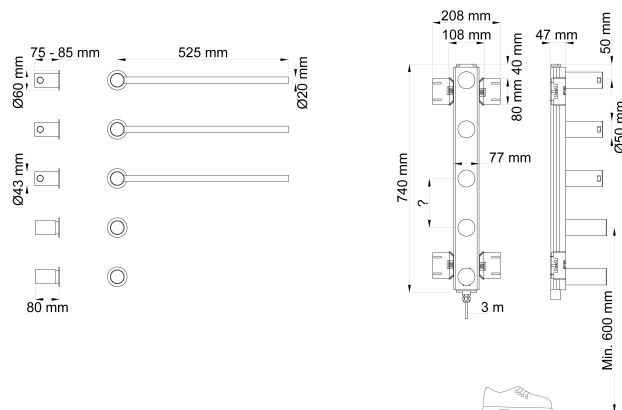

--

Datum:
Kund:
Projekt:

T39ELUS

Towel warmer – electric 120V.
 VOLA built-in modular heated towel rail for individual design solutions.
 A modular system of bars to be positioned according to customer requirements. Height between 500 and 2100 mm.
 Individual number of bars with centre distance between 100 and 300 mm.
 With step-less temperature regulation between 20 and 50 degrees C. (68oF - 122o).
 Self-closing timer setting after two hours at full power (50 degrees C) (122oF).
 Two handles, one for on/off, one for temperature regulation.
 Power consumption: 10W per bar. (34.1 BTU/hr).
 Supplied with 3 metres of Rodent proof cable.
 (for built-in part).
 Must be installed by a qualified electrician