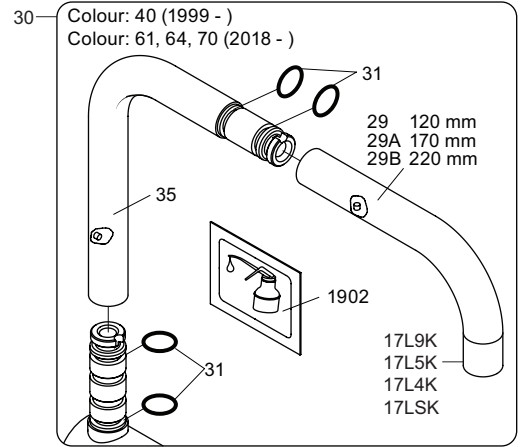

VOLA KV1

Fitting instruction
 Montageanleitung
 Monteringsvejledning
 Monteringsvægledning
 Montage hanleiding
 Manuel de montage

 **GODKENDT
 TIL DRILLEKVVAND**
 04/00019
 04/00021

Data, 3 Bar /43.5 Psi:

	l/min.	Gal/min.
KV1:	9,0	2.4
KV1US:	4,5	1.2

 Max. 65°C, 150°F

4

5

Col. 02, 04, 05, 06, 08, 09, 12, 14, 15, 16, 17, 18,
19, 20, 21, 25, 27, 60, 61, 62, 63, 64, 65, 66

5a

Col. 40

Operation
Bedienung
BetjeningBruk
Bediening
Fonctionnement

Colour: paint + 16, 19, 20

- NR.10/L/M: VR20, VR22, VR273/L/M, VR294, VR295
 VR17L4K: VR15P, VR16L4, VR17L (US Standard)
 VR17L5K: VR15P, VR16L5, VR17L
 VR17L9K: VR15P, VR16L9, VR17L
 VR17LSK: VR15P, VR16LS, VR17L
 VR30: VR15P, VR16L9, VR17L, VR29, 4xVR31, VR35, VR1902 (F40) (and KV1 from 1972 - 1996)
 VR132: VR15P, VR16L9, VR17L, 2xVR31, 2xVR558, VR1902 (2013 - 06. 2016)
 VR133: VR15P, VR16L9, VR17L, VR24, 4xVR31, VR113, VR1902 (1997 - 2012)
 VR230: VR15P, VR16L9, VR17L, 2xVR118, VR229, VR235, 4xVR558, VR1902 (06-2016 -)
 VR277K: VR22, VR269, VR277
 VR297/L/M: VR20, VR22, VR269, VR273/L/M, VR277, VR294, VR295, VR296
 VR433: VR261, VR263, VR440, VR442, 2xVR444