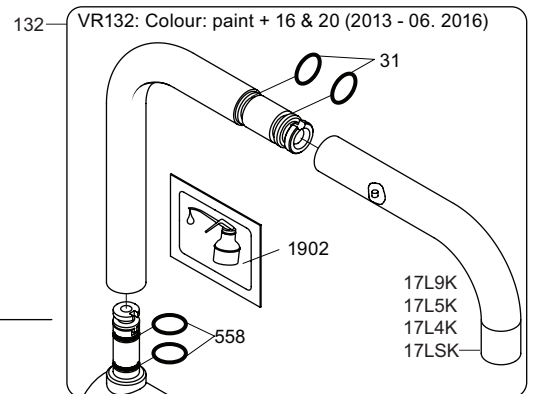

VOLA KV1

Fitting instruction
 Montageanleitung
 Monteringsvejledning
 Monteringsvægledning
 Montage hanleiding
 Manuel de montage

 **GODKENDT
 TIL DRILLEKVVAND**
 04/00019
 04/00021

Data, 3 Bar /43.5 Psi:

	l/min.	Gal/min.
KV1:	9,0	2.4
KV1US:	4,5	1.2

 Max. 65°C, 150°F

4

5

Col. 02, 04, 05, 06, 08, 09, 12, 14, 15, 16, 17, 18,
19, 20, 21, 25, 27, 60, 61, 62, 63, 64, 65, 66

5a

Col. 40

Operation
Bedienung
BetjeningBruk
Bediening
Fonctionnement

Colour: paint + 16, 19, 20

- NR.10/L/M: VR20, VR22, VR273/L/M, VR294, VR295
 VR17L4K: VR15P, VR16L4, VR17L (US Standard)
 VR17L5K: VR15P, VR16L5, VR17L
 VR17L9K: VR15P, VR16L9, VR17L
 VR17LSK: VR15P, VR16LS, VR17L
 VR30: VR15P, VR16L9, VR17L, VR29, 4xVR31, VR35, VR1902 (F40) (and KV1 from 1972 - 1996)
 VR132: VR15P, VR16L9, VR17L, 2xVR31, 2xVR558, VR1902 (2013 - 06. 2016)
 VR133: VR15P, VR16L9, VR17L, VR24, 4xVR31, VR113, VR1902 (1997 - 2012)
 VR230: VR15P, VR16L9, VR17L, 2xVR118, VR229, VR235, 4xVR558, VR1902 (06-2016 -)
 VR277K: VR22, VR269, VR277
 VR297/L/M: VR20, VR22, VR269, VR273/L/M, VR277, VR294, VR295, VR296
 VR433: VR261, VR263, VR440, VR442, 2xVR444