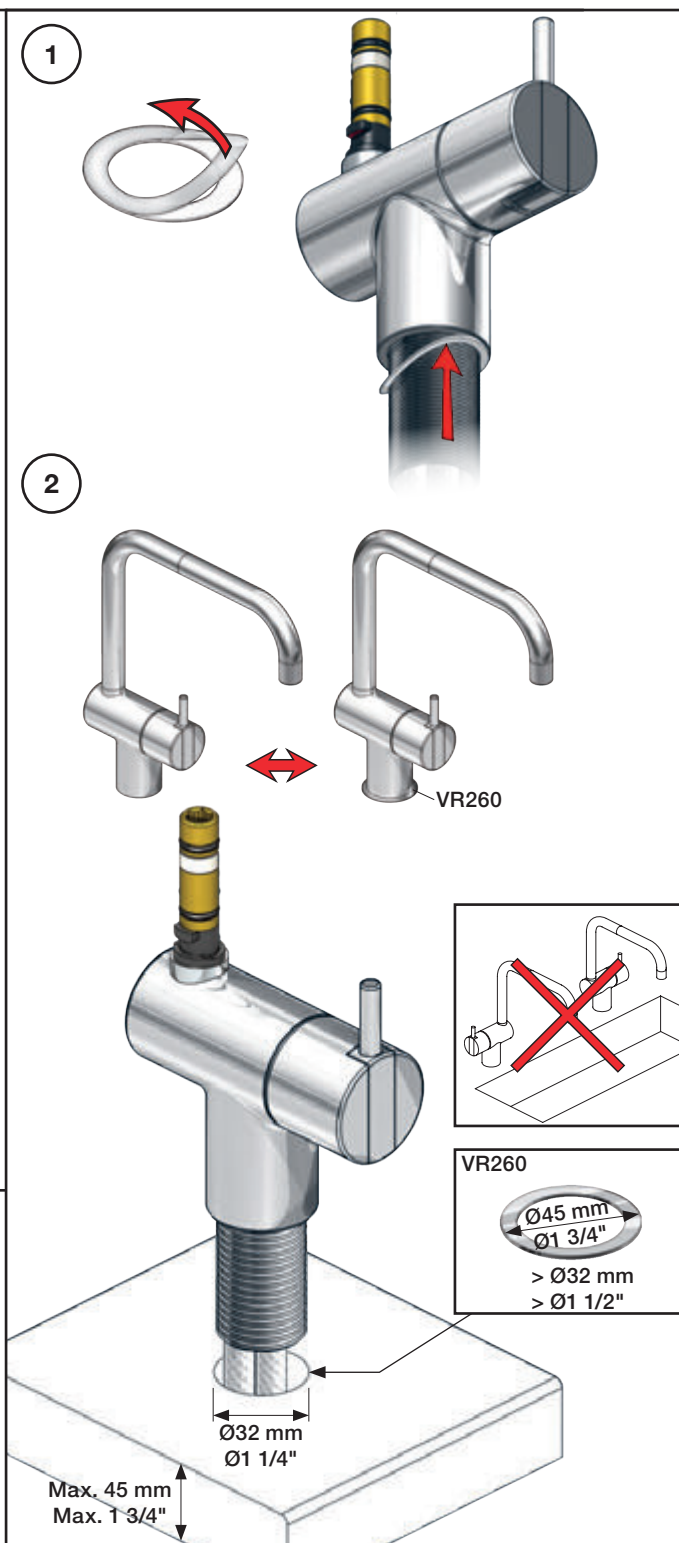

Data, 3 Bar /43.5 Psi:

	l/min.	Gal/min.
KV1:	9,0	2.4
KV1US:	4,5	1.2

Max. 65°C, 150°F