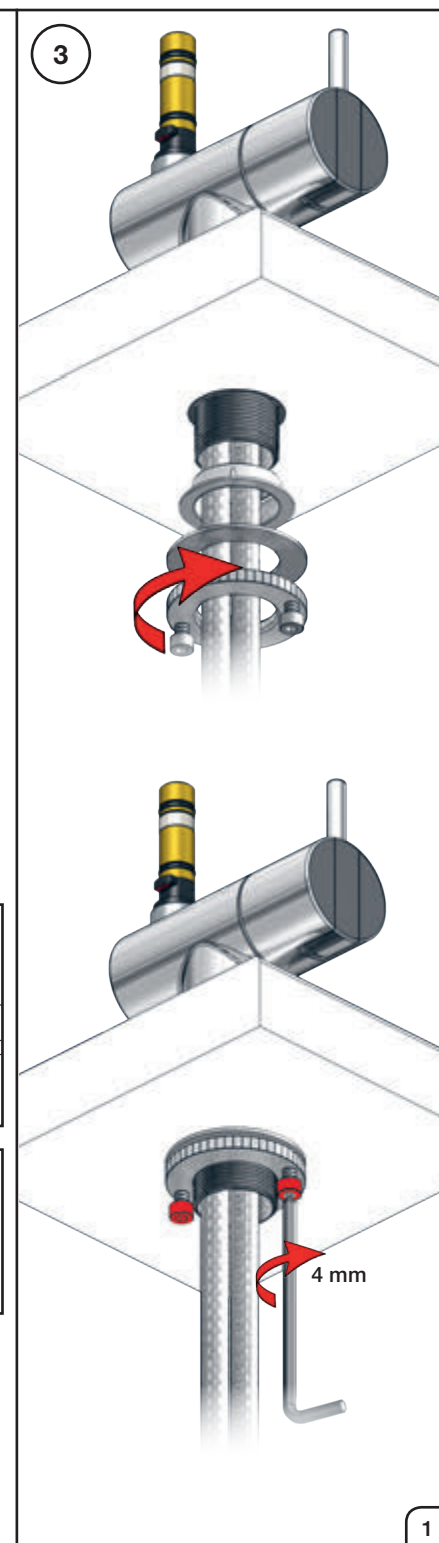

Data, 3 Bar /43.5 Psi:

	l/min.	Gal/min.
KV1:	9,0	2.4
KV1US:	4,5	1.2

Max. 65°C, 150°F