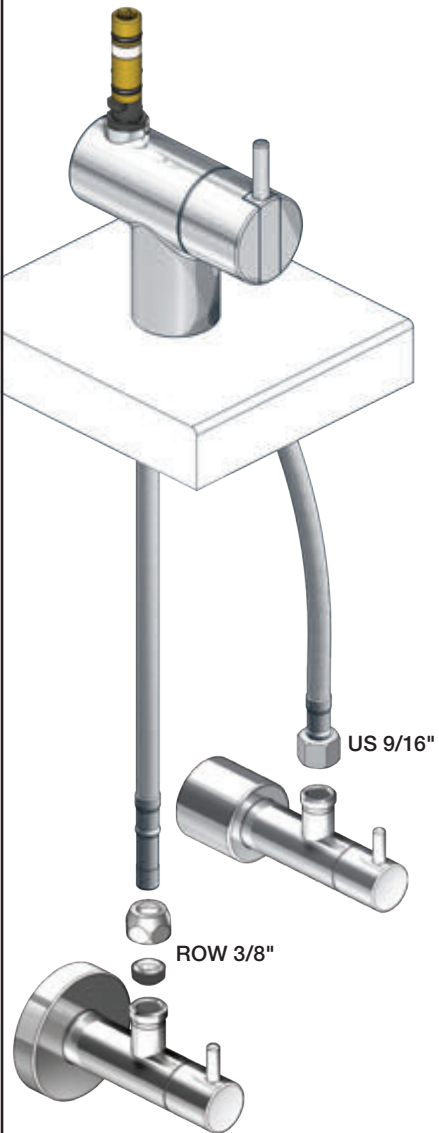

VOLA KV1

Fitting instruction
 Montageanleitung
 Monteringsvejledning
 Monteringsvægledning
 Montage hanleiding
 Manuel de montage

 **GODKENDT
 TIL DRILLEKVVAND**
 04/00019
 04/00021

Data, 3 Bar /43.5 Psi:

	l/min.	Gal/min.
KV1:	9,0	2.4
KV1US:	4,5	1.2

 Max. 65°C, 150°F

4

5

Col. 02, 04, 05, 06, 08, 09, 12, 14, 15, 16, 17, 18,
19, 20, 21, 25, 27, 60, 61, 62, 63, 64, 65, 66

5a

Col. 40

Operation
Bedienung
BetjeningBruk
Bediening
Fonctionnement

Colour: paint + 16, 19, 20

- NR.10/L/M: VR20, VR22, VR273/L/M, VR294, VR295
 VR17L4K: VR15P, VR16L4, VR17L (US Standard)
 VR17L5K: VR15P, VR16L5, VR17L
 VR17L9K: VR15P, VR16L9, VR17L
 VR17LSK: VR15P, VR16LS, VR17L
 VR30: VR15P, VR16L9, VR17L, VR29, 4xVR31, VR35, VR1902 (F40) (and KV1 from 1972 - 1996)
 VR132: VR15P, VR16L9, VR17L, 2xVR31, 2xVR558, VR1902 (2013 - 06. 2016)
 VR133: VR15P, VR16L9, VR17L, VR24, 4xVR31, VR113, VR1902 (1997 - 2012)
 VR230: VR15P, VR16L9, VR17L, 2xVR118, VR229, VR235, 4xVR558, VR1902 (06-2016 -)
 VR277K: VR22, VR269, VR277
 VR297/L/M: VR20, VR22, VR269, VR273/L/M, VR277, VR294, VR295, VR296
 VR433: VR261, VR263, VR440, VR442, 2xVR444