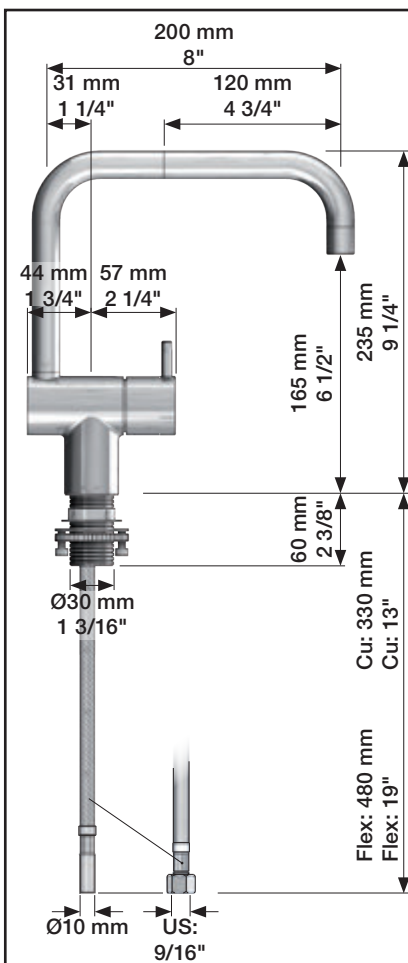

VOLA KV1

Fitting instruction
 Montageanleitung
 Monteringsvejledning
 Monteringsvægledning
 Montage hanleiding
 Manuel de montage

 **GODKENDT
 TIL DRILLEKVVAND**
 04/00019
 04/00021

Data, 3 Bar /43.5 Psi:

	l/min.	Gal/min.
KV1:	9,0	2.4
KV1US:	4,5	1.2

 Max. 65°C, 150°F

4

5

Col. 02, 04, 05, 06, 08, 09, 12, 14, 15, 16, 17, 18,
19, 20, 21, 25, 27, 60, 61, 62, 63, 64, 65, 66

5a

Col. 40

Operation
Bedienung
BetjeningBruk
Bediening
Fonctionnement

Colour: paint + 16, 19, 20

- NR.10/L/M: VR20, VR22, VR273/L/M, VR294, VR295
 VR17L4K: VR15P, VR16L4, VR17L (US Standard)
 VR17L5K: VR15P, VR16L5, VR17L
 VR17L9K: VR15P, VR16L9, VR17L
 VR17LSK: VR15P, VR16LS, VR17L
 VR30: VR15P, VR16L9, VR17L, VR29, 4xVR31, VR35, VR1902 (F40) (and KV1 from 1972 - 1996)
 VR132: VR15P, VR16L9, VR17L, 2xVR31, 2xVR558, VR1902 (2013 - 06. 2016)
 VR133: VR15P, VR16L9, VR17L, VR24, 4xVR31, VR113, VR1902 (1997 - 2012)
 VR230: VR15P, VR16L9, VR17L, 2xVR118, VR229, VR235, 4xVR558, VR1902 (06-2016 -)
 VR277K: VR22, VR269, VR277
 VR297/L/M: VR20, VR22, VR269, VR273/L/M, VR277, VR294, VR295, VR296
 VR433: VR261, VR263, VR440, VR442, 2xVR444