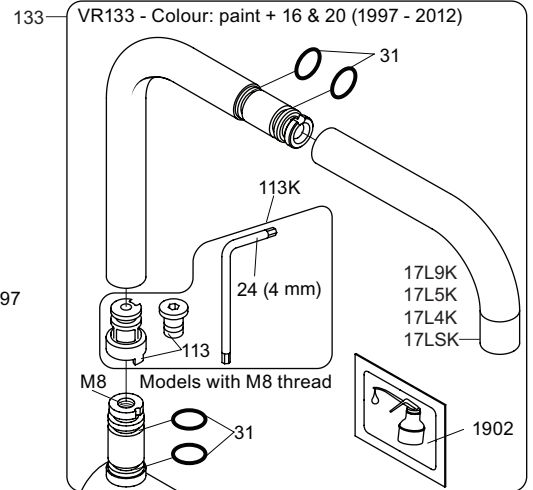

VOLA KV1

Fitting instruction
 Montageanleitung
 Monteringsvejledning
 Monteringsvægledning
 Montage hanleiding
 Manuel de montage

 **GODKENDT
 TIL DRILLEKVVAND**
 04/00019
 04/00021

Data, 3 Bar /43.5 Psi:

	l/min.	Gal/min.
KV1:	9,0	2.4
KV1US:	4,5	1.2

 Max. 65°C, 150°F

4

5

Col. 02, 04, 05, 06, 08, 09, 12, 14, 15, 16, 17, 18,
19, 20, 21, 25, 27, 60, 61, 62, 63, 64, 65, 66

5a

Col. 40

Operation
Bedienung
BetjeningBruk
Bediening
Fonctionnement

Colour: paint + 16, 19, 20

- NR.10/L/M: VR20, VR22, VR273/L/M, VR294, VR295
 VR17L4K: VR15P, VR16L4, VR17L (US Standard)
 VR17L5K: VR15P, VR16L5, VR17L
 VR17L9K: VR15P, VR16L9, VR17L
 VR17LSK: VR15P, VR16LS, VR17L
 VR30: VR15P, VR16L9, VR17L, VR29, 4xVR31, VR35, VR1902 (F40) (and KV1 from 1972 - 1996)
 VR132: VR15P, VR16L9, VR17L, 2xVR31, 2xVR558, VR1902 (2013 - 06. 2016)
 VR133: VR15P, VR16L9, VR17L, VR24, 4xVR31, VR113, VR1902 (1997 - 2012)
 VR230: VR15P, VR16L9, VR17L, 2xVR118, VR229, VR235, 4xVR558, VR1902 (06-2016 -)
 VR277K: VR22, VR269, VR277
 VR297/L/M: VR20, VR22, VR269, VR273/L/M, VR277, VR294, VR295, VR296
 VR433: VR261, VR263, VR440, VR442, 2xVR444