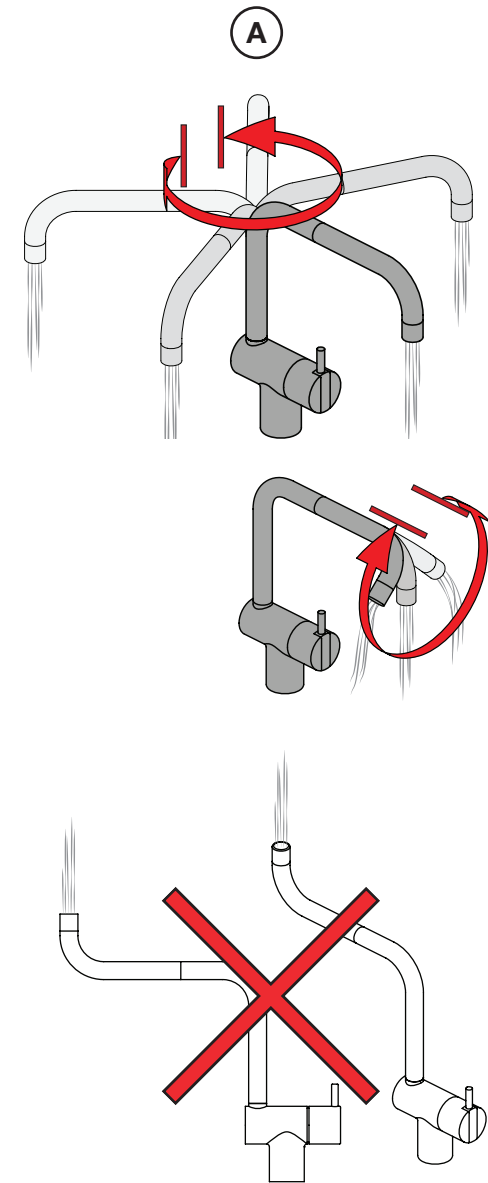

VOLA KV1

Fitting instruction
 Montageanleitung
 Monteringsvejledning
 Monteringsvægledning
 Montage hanleiding
 Manuel de montage

 **GODKENDT
 TIL DRILLEKVVAND**
 04/00019
 04/00021

Data, 3 Bar /43.5 Psi:

	l/min.	Gal/min.
KV1:	9,0	2.4
KV1US:	4,5	1.2

 Max. 65°C, 150°F

4

5

Col. 02, 04, 05, 06, 08, 09, 12, 14, 15, 16, 17, 18,
19, 20, 21, 25, 27, 60, 61, 62, 63, 64, 65, 66

5a

Col. 40

Operation
Bedienung
BetjeningBruk
Bediening
Fonctionnement

Colour: paint + 16, 19, 20

- NR.10/L/M: VR20, VR22, VR273/L/M, VR294, VR295
 VR17L4K: VR15P, VR16L4, VR17L (US Standard)
 VR17L5K: VR15P, VR16L5, VR17L
 VR17L9K: VR15P, VR16L9, VR17L
 VR17LSK: VR15P, VR16LS, VR17L
 VR30: VR15P, VR16L9, VR17L, VR29, 4xVR31, VR35, VR1902 (F40) (and KV1 from 1972 - 1996)
 VR132: VR15P, VR16L9, VR17L, 2xVR31, 2xVR558, VR1902 (2013 - 06. 2016)
 VR133: VR15P, VR16L9, VR17L, VR24, 4xVR31, VR113, VR1902 (1997 - 2012)
 VR230: VR15P, VR16L9, VR17L, 2xVR118, VR229, VR235, 4xVR558, VR1902 (06-2016 -)
 VR277K: VR22, VR269, VR277
 VR297/L/M: VR20, VR22, VR269, VR273/L/M, VR277, VR294, VR295, VR296
 VR433: VR261, VR263, VR440, VR442, 2xVR444