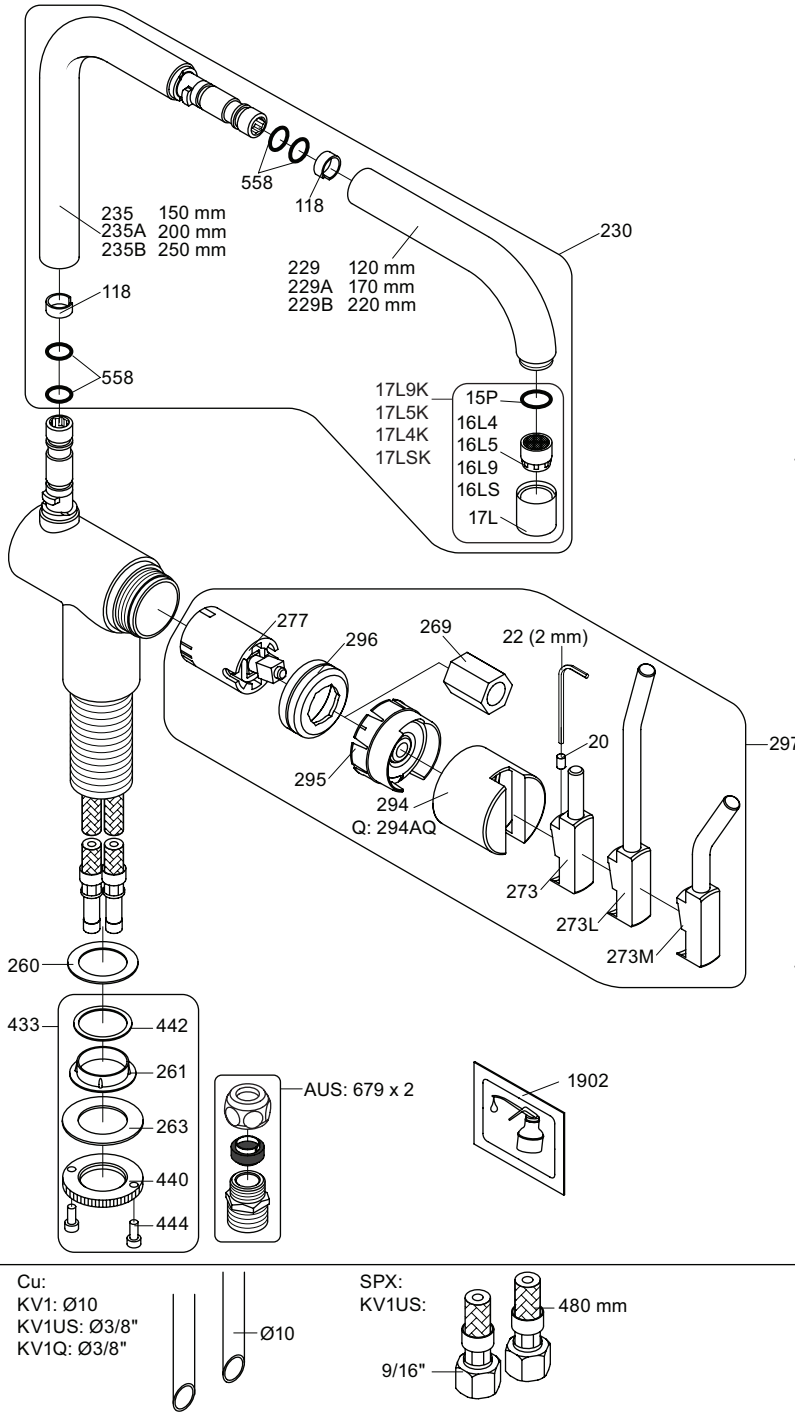

VOLA KV1

Fitting instruction
 Montageanleitung
 Monteringsvejledning
 Monteringsvægledning
 Montage hanleiding
 Manuel de montage

 **GODKENDT
 TIL DRILLEKVVAND**
 04/00019
 04/00021

Data, 3 Bar /43.5 Psi:

	l/min.	Gal/min.
KV1:	9,0	2.4
KV1US:	4,5	1.2

 Max. 65°C, 150°F

4

5

Col. 02, 04, 05, 06, 08, 09, 12, 14, 15, 16, 17, 18,
19, 20, 21, 25, 27, 60, 61, 62, 63, 64, 65, 66

5a

Col. 40

Operation
Bedienung
BetjeningBruk
Bediening
Fonctionnement

Colour: paint + 16, 19, 20

- NR.10/L/M: VR20, VR22, VR273/L/M, VR294, VR295
 VR17L4K: VR15P, VR16L4, VR17L (US Standard)
 VR17L5K: VR15P, VR16L5, VR17L
 VR17L9K: VR15P, VR16L9, VR17L
 VR17LSK: VR15P, VR16LS, VR17L
 VR30: VR15P, VR16L9, VR17L, VR29, 4xVR31, VR35, VR1902 (F40) (and KV1 from 1972 - 1996)
 VR132: VR15P, VR16L9, VR17L, 2xVR31, 2xVR558, VR1902 (2013 - 06. 2016)
 VR133: VR15P, VR16L9, VR17L, VR24, 4xVR31, VR113, VR1902 (1997 - 2012)
 VR230: VR15P, VR16L9, VR17L, 2xVR118, VR229, VR235, 4xVR558, VR1902 (06-2016 -)
 VR277K: VR22, VR269, VR277
 VR297/L/M: VR20, VR22, VR269, VR273/L/M, VR277, VR294, VR295, VR296
 VR433: VR261, VR263, VR440, VR442, 2xVR444