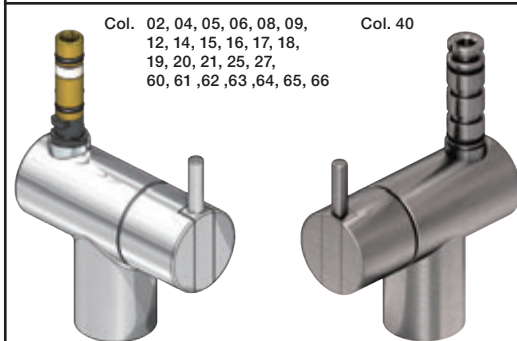

VOLA KV1

Fitting instruction
 Montageanleitung
 Monteringsvejledning
 Monteringsvægledning
 Montage hanleiding
 Manuel de montage

 **GODKENDT
 TIL DRILLEKVVAND**
 04/00019
 04/00021

Data, 3 Bar /43.5 Psi:

	l/min.	Gal/min.
KV1:	9,0	2.4
KV1US:	4,5	1.2

 Max. 65°C, 150°F

4

5

Col. 02, 04, 05, 06, 08, 09, 12, 14, 15, 16, 17, 18,
19, 20, 21, 25, 27, 60, 61, 62, 63, 64, 65, 66

5a

Col. 40

Operation
Bedienung
BetjeningBruk
Bediening
Fonctionnement

Colour: paint + 16, 19, 20

- NR.10/L/M: VR20, VR22, VR273/L/M, VR294, VR295
 VR17L4K: VR15P, VR16L4, VR17L (US Standard)
 VR17L5K: VR15P, VR16L5, VR17L
 VR17L9K: VR15P, VR16L9, VR17L
 VR17LSK: VR15P, VR16LS, VR17L
 VR30: VR15P, VR16L9, VR17L, VR29, 4xVR31, VR35, VR1902 (F40) (and KV1 from 1972 - 1996)
 VR132: VR15P, VR16L9, VR17L, 2xVR31, 2xVR558, VR1902 (2013 - 06. 2016)
 VR133: VR15P, VR16L9, VR17L, VR24, 4xVR31, VR113, VR1902 (1997 - 2012)
 VR230: VR15P, VR16L9, VR17L, 2xVR118, VR229, VR235, 4xVR558, VR1902 (06-2016 -)
 VR277K: VR22, VR269, VR277
 VR297/L/M: VR20, VR22, VR269, VR273/L/M, VR277, VR294, VR295, VR296
 VR433: VR261, VR263, VR440, VR442, 2xVR444