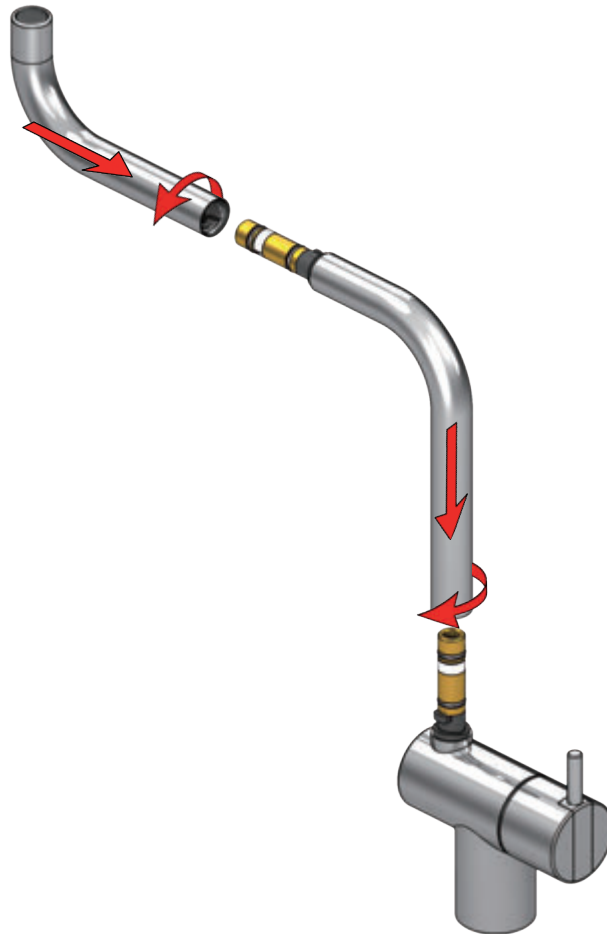

5

Col. 02, 04, 05, 06, 08, 09, 12, 14, 15, 16, 17, 18,
19, 20, 21, 25, 27, 60, 61, 62, 63, 64, 65, 66