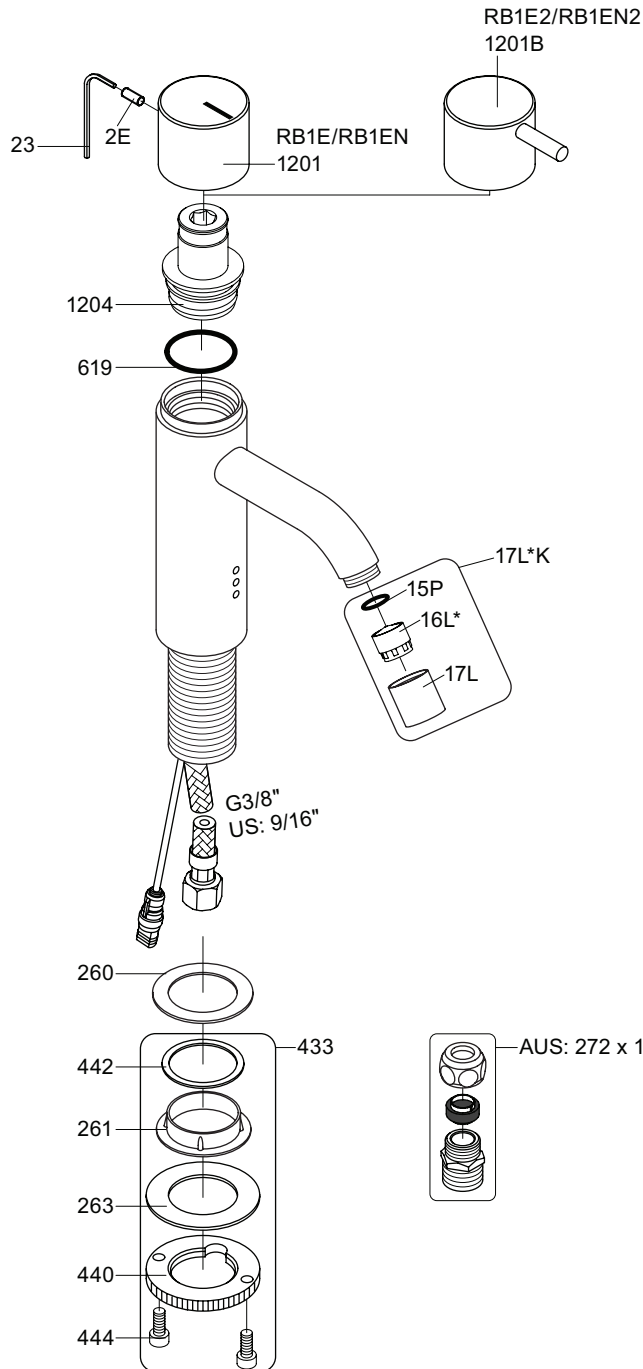

Colour: paint, 16, 19, 20

Colour: 40

RB1E: Ø10
 RB1EJP: Ø10
 RB1EUS: Ø3/8"
 RB1EQ: Ø3/8"

- *VR17L4K: VR15P, VR16L4, VR17L (US-Standard)
- *VR17L5K: VR15P, VR16L5, VR17L (Standard)
- *VR17L9K: VR15P, VR16L9, VR17L (Japan Standard)
- VR453: VR23, VR261, VR263, VR440, VR442, 2xVR444
- NR.12: VR2E, VR23, VR1201
- NR.12B: VR2E, VR23, VR1201B

vola
 Lunavej 2
 DK-8700 Horsens
 Tlf : + 45 7023 5500
 sales@vola.com
 www.vola.com

RB1E Family:

- RB1E: /150
- RB1EN: /150
- RB1E2: /150
- RB1EN2: /150

Date
 Jan. 23

Rev.
 2

Sheet
SB 28.7