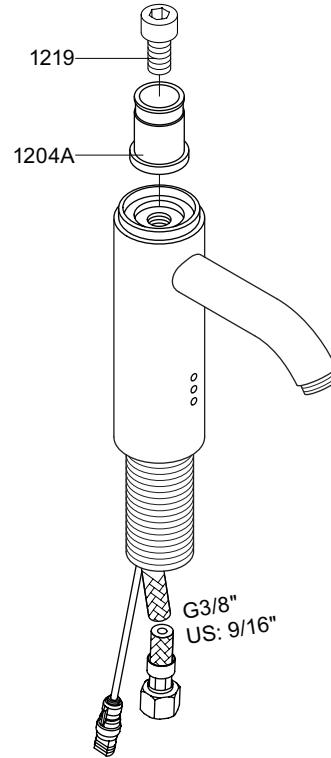

Colour: paint, 16, 19, 20

Colour: 40

RB1E: Ø10
 RB1EJP: Ø10
 RB1EUS: Ø3/8"
 RB1EQ: Ø3/8"

- *VR17L4K: VR15P, VR16L4, VR17L (US-Standard)
- *VR17L5K: VR15P, VR16L5, VR17L (Standard)
- *VR17L9K: VR15P, VR16L9, VR17L (Japan Standard)
- VR453: VR23, VR261, VR263, VR440, VR442, 2xVR444
- NR.12: VR2E, VR23, VR1201
- NR.12B: VR2E, VR23, VR1201B

vola
 Lunavej 2
 DK-8700 Horsens
 Tlf : + 45 7023 5500
 sales@vola.com
 www.vola.com

RB1E Family:

- RB1E: /150
- RB1EN: /150
- RB1E2: /150
- RB1EN2: /150

Date
 Jan. 23

Rev.
 2

Sheet
SB 28.7