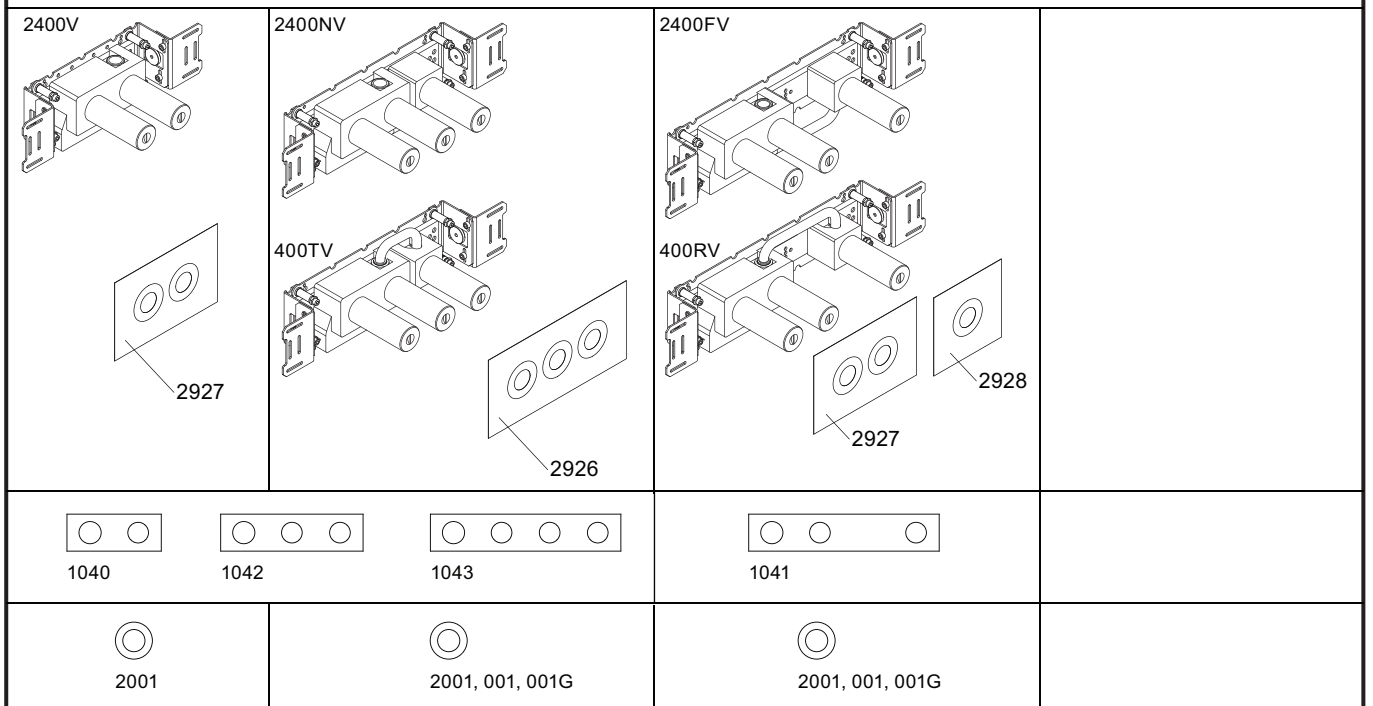

- NR21: VR20D, VR22, VR1275, VR2269, VR2273, VR2278, VR2279, VR2279B, VR2279C  
 NR24\*: VR2A, VR22, VR1419, VR2204, VR2204B, VR2204C - (Brass, Messing, Laiton)  
 NR24\*\*: VR2A, VR22, VR1419, VR2204 - (Stainless steel, Edeltstahl, Rustfritt stål, Acier inoxydable)  
 VR1277K: VR22, VR2269, VR1277  
 VR1400: VR21, VR23, VR406, VR1902, VR2213