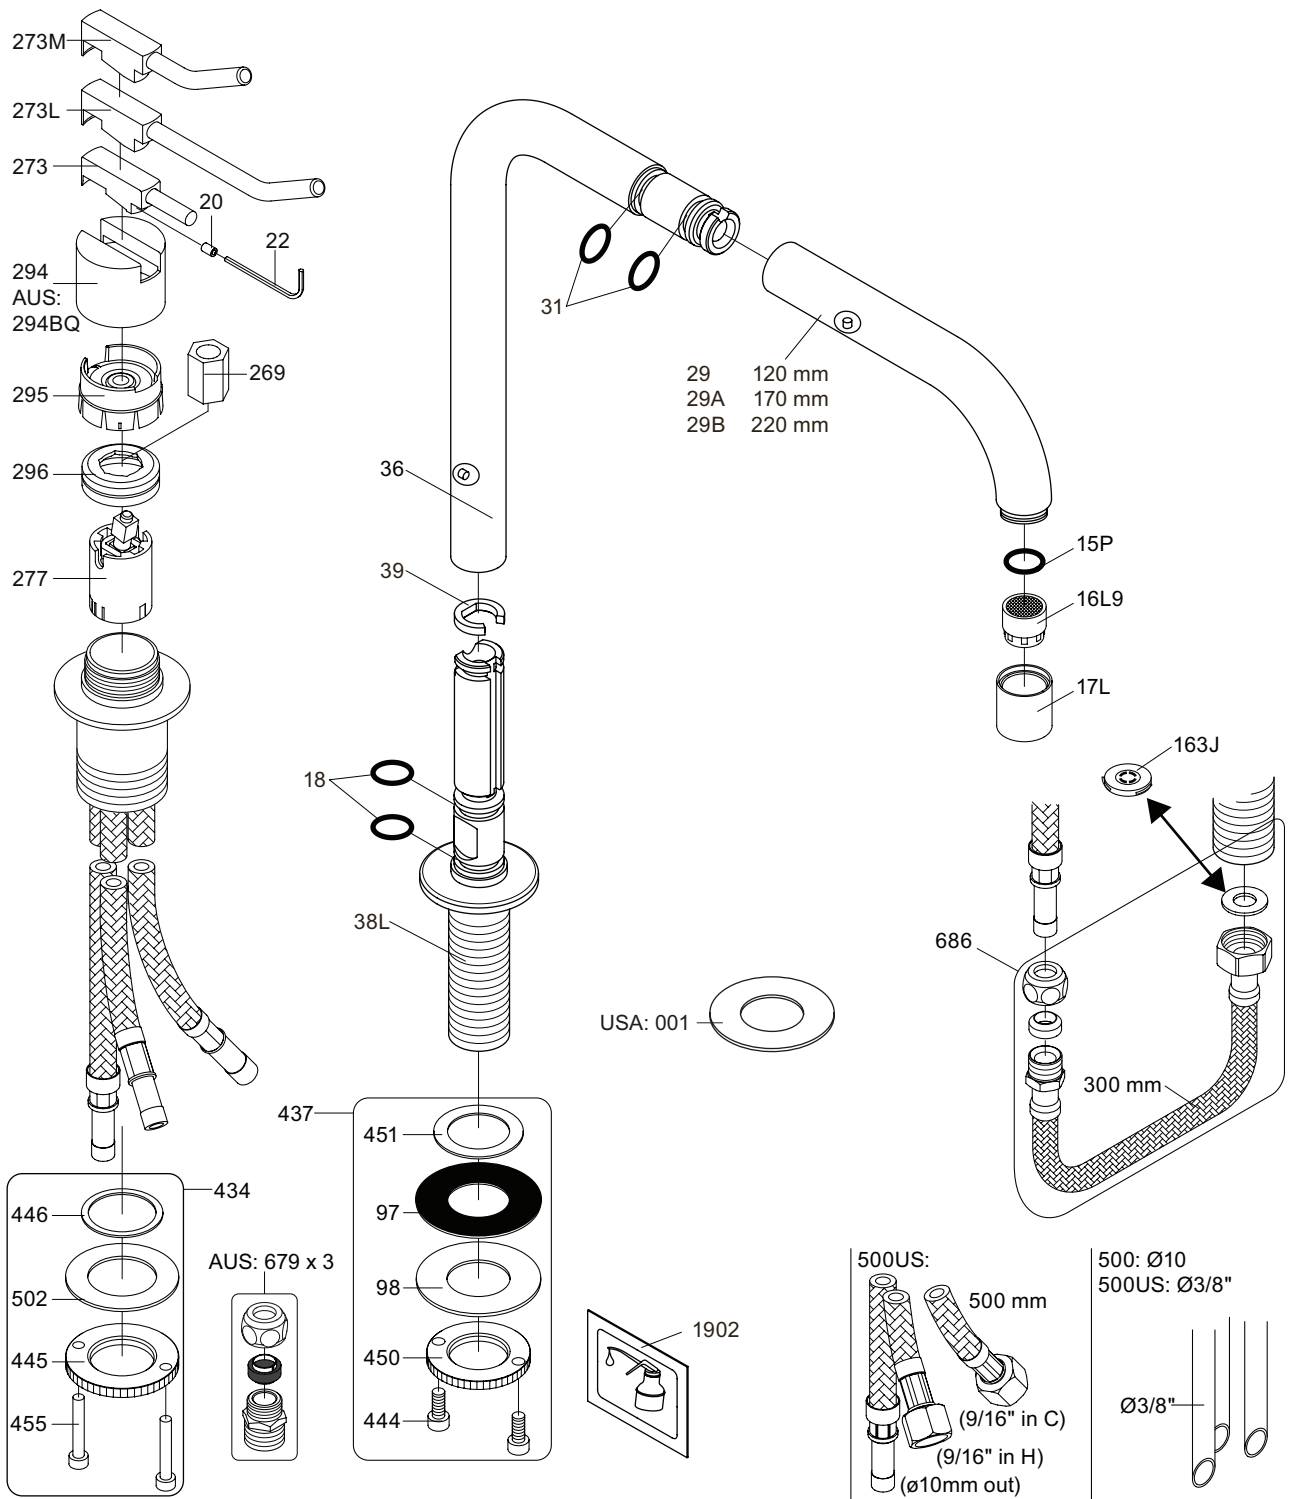

(2M)
(1.75M)
(1.5M)

- VR277K: VR22, VR269, VR277
 VR297: VR20, VR22, VR269, VR273, VR277, VR294, VR295, VR296
 VR434: VR445, VR446, VR502, 2xVR455
 VR435: VR63, VR447, VR448, 2xVR455
 NR.10: VR20, VR22, VR273, VR294, VR295

vola
 Lunavej 2
 DK-8700 Horsens
 Tlf : + 45 7023 5500
 sales@vola.com
 www.vola.com

VOLA 500T1
500T1S, SC9m SC9S

Date
 jun. 17

Rev.
 2

Sheet
SB 27.67

- VR277K: VR22, VR269, VR277
- VR297: VR20, VR22, VR269, VR273, VR277, VR294, VR295, VR296
- VR434: VR261, VR263, VR440, VR442, 2xVR455
- VR437: VR97, VR98, 2xVR444, VR450, VR451
- NR.10: VR20, VR22, VR273, VR294, VR295
- VR090: VR15P, VR16L9