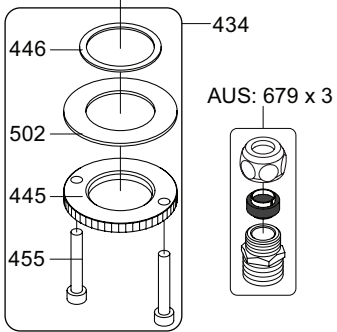

(2M)
(1.75M)
(1.5M)

- VR277K: VR22, VR269, VR277
 VR297: VR20, VR22, VR269, VR273, VR277, VR294, VR295, VR296
 VR434: VR445, VR446, VR502, 2xVR455
 VR435: VR63, VR447, VR448, 2xVR455
 NR.10: VR20, VR22, VR273, VR294, VR295

vola
 Lunavej 2
 DK-8700 Horsens
 Tlf : + 45 7023 5500
 sales@vola.com
 www.vola.com

VOLA 500T1
500T1S, SC9m SC9S

Date
 jun. 17

Rev.
 2

Sheet
SB 27.67

- VR277K: VR22, VR269, VR277
- VR297: VR20, VR22, VR269, VR273, VR277, VR294, VR295, VR296
- VR434: VR261, VR263, VR440, VR442, 2xVR455
- VR437: VR97, VR98, 2xVR444, VR450, VR451
- NR.10: VR20, VR22, VR273, VR294, VR295
- VR090: VR15P, VR16L9